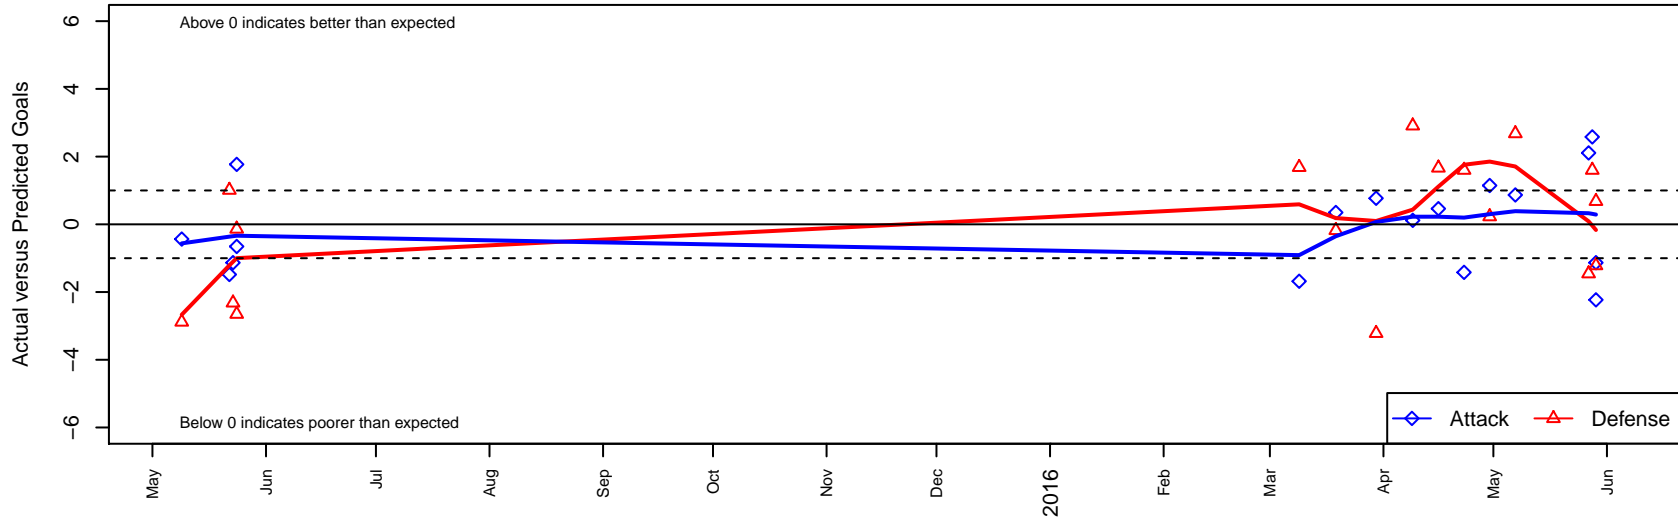

Idaho Cobras B00

, ID
 B00 total strength=1290
 attack=9.03 defense=3.31
 spr league = Spr Idaho D3 U15/16 A U16

alt names used:
 COBRAS (ID)

Venues played:
 2014 Spr Idaho D3 A U14
 2014 ID State Cup U14
 2015 Spr Idaho D3 U15/16 A U16
 2015 ID State Cup U15

Idaho Cobras B00
 Dots are actual minus expected GF (blue circles) and GA (red triangles).
 Blue line is smoothed change in attack strength. Red is smoothed change in defense strength.

**attack and defense variance (black dot)
relative to other teams
and top 10 in region**

**attack and defense rating
relative to others at age
and all opponents in last 13 months**

**attack and defense rating
relative to others at age
and all opponents in last 13 months**

Performance relative to 13 month average

Performance relative to 13 month average

Distribution of opponents
 Red = Lose zone, Blue = Win zone, Green = Even
 Black line separates win/lose zones

lot. A=Neither has attack advantage, B=Opponent has both attack and defense advantage, C=Opponent has both attack and defense disadvantage, D=Both have